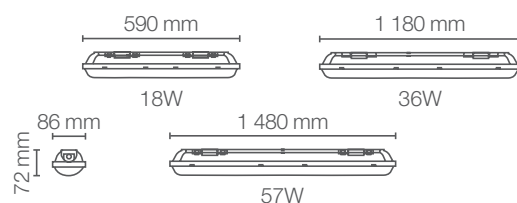

- **HASTA 50% DE ECONOMÍA**

  SAVES UP TO SAVINGS
- **3 AÑOS DE GARANTÍA**

  YEAR WARRANTY 18W / 36W
- **5 AÑOS DE GARANTÍA**

  YEAR WARRANTY 57W
- **100 - 277 V~**
- **IP65**
- **IK08**