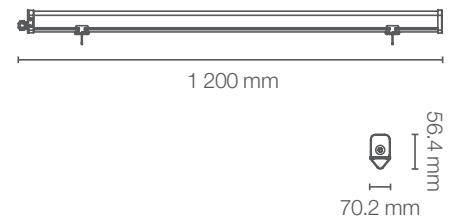

HASTA 50% DE ECONOMÍA SAVES UP TO SAVINGS	3 AÑOS DE GARANTÍA YEAR WARRANTY	100 - 277 V~	IP65	FOTOCELDA ACTIVA ACTIVE PHOTOCELL	TEMPORIZADOR 60 SEG 60 SECONDS TIMER
DISTANCIA 3 m MAXIMUM DISTANCE 3m	SENSOR NO PROGRAMABLE				

APLICACIONES / APPLICATIONS

Cámaras frigoríficas Cold rooms	Hangares Hangars	Industrias Industries	Estacionamientos Parking lots

Código Sku	Potencia Power (W)	Equivalencia Equivalence Fluor. (W)	Flujo Luminoso Luminous Flux (lm)	Ángulo de Apertura Opening Angle	Temp. de Color Color Temp. (K)	IRC CRI	Vida Útil Life (h)	Dimensiones Dimensions (mm)	Color de Producto Product Color	Unidades por Caja Units per box
86792	30	2 x 32 T8	3 300	100°	6500	>80	30 000	1200 x 56.4 x 70.2	Blanco	6

* En sustitución de lámparas fluorescentes tubulares / In replacement of tubular fluorescent lamps.