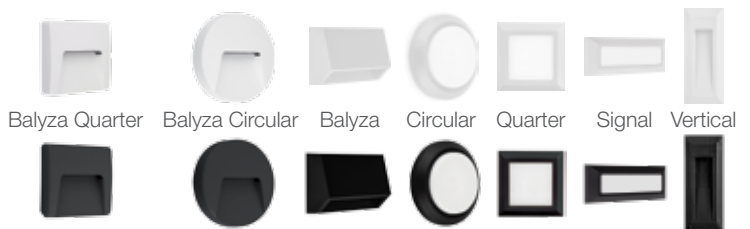

# LEDVANCE® WALL LIGHT DECOLED

Luminarias decorativas para uso interior y exterior en versión led integrado.

Decorative luminaires for indoor and outdoor use in integrated LED version.