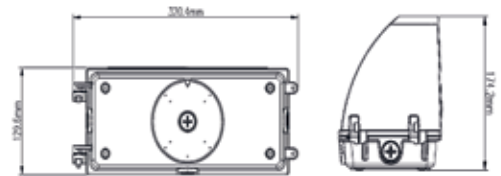

APLICACIONES / APPLICATIONS

Código Sku	Potencia Power (W)	Equivalencia Equivalence AM (W)	Flujo Luminoso Luminous Flux (lm)	Ángulo de Apertura Opening Angle	Temp. de Color Color Temp. (K)	IRC CRI	Vida Útil Life (h)	Dimensiones Dimensions (mm)	Color de Producto Product Color	Unidades por Caja Units per box
80432	28	175	3640	110°	4000	>80	50 000	320.4X129.6X174.2	Gris Oscuro	4
80433	28	175	5850	110°	6500	>80	50 000	320.4X129.6X174.2	Gris Oscuro	4
80434	45	250	9100	110°	4000	>80	50 000	320.4X129.6X174.2	Gris Oscuro	4
80435	45	250	3640	110°	6500	>80	50 000	320.4X129.6X174.2	Gris Oscuro	4
80436	70	400	5850	110°	4000	>80	50 000	320.4X129.6X174.2	Gris Oscuro	4
80437	70	400	9100	110°	6500	>80	50 000	320.4X129.6X174.2	Gris Oscuro	4

* En sustitución de lámparas de aditivos metálicos / In the replacement of metal halide lamps.