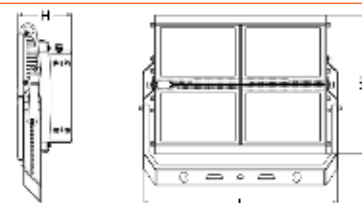

5
AÑOS DE GARANTÍA
YEAR WARRANTY

0 100
ATENUABLE
DIMMING

PROTECCIÓN CONTRA SOBRETENSIONES
10kV

SOPORTE ROTATIVO
320°
SWIVEL STAND
320°

IP 66

IK 08