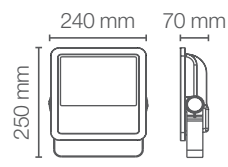

LED projector for outdoor lighting. Easy and fast installing. No need of additional lamps. Available in Cool Light (5000 K) version.

100W • 150W

200W

SAVES UP TO SAVINGS

YEAR WARRANTY

SWIVEL STAND 180°

100W • 150W