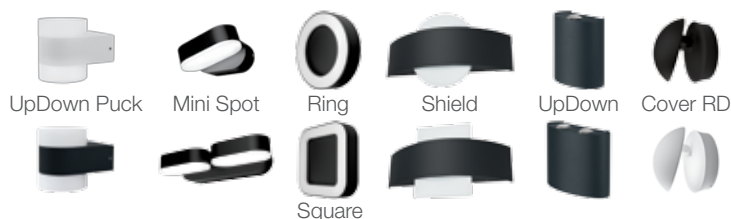

5
AÑOS DE GARANTÍA

YEAR WARRANTY

FÁCIL INSTALACIÓN

EASY TO INSTALL

100 - 277 V~

IP44

APLICACIONES / APPLICATIONS

Jardines
Gardens

Salas
Living rooms

Hoteles
Hotels

Pasillos
Corridors

Código Sku	Versión	Potencia Power (W)	Flujo Luminoso Luminous Flux (lm)	Ángulo de Apertura Opening Angle	Temp. de Color Color Temp. (K)	IRC CRI	Vida Útil Life (h)	Dimensiones Dimensions (mm)	Color de Producto Product Color	Unidades por caja Units per box
86866	UpDown Deco I	6	280	40°	3000	>80	30 000	130 x 100 x 50	Gris Oscuro	6
86867	UpDown Deco II	11	550	40°	3000	>80	30 000	130 x 140 x 50	Gris Oscuro	6
86868	UpDown Puck	13	980	120°	3000	>80	30 000	131 x 110 x 91	Gris Oscuro	6
86869	UpDown Puck	13	980	120°	3000	>80	30 000	131 x 110 x 91	Blanco	6
86876	Ring	13	500	100°	3000	>80	30 000	∅ 202 x 45	Gris Oscuro	6
86877	Square	13	500	100°	3000	>80	30 000	202 x 202 x 45	Gris Oscuro	6
86878	Mini Spot I	8	320	100°	3000	>80	30 000	100 x 110 x 54	Gris Oscuro	6
86879	Mini Spot II	13	800	100°	3000	>80	30 000	100 x 230 x 54	Gris Oscuro	6
86880	Cover RD	13	640	100°	3000	>80	30 000	∅ 150 x 142	Gris Oscuro	4
86881	Cover RD	13	640	100°	3000	>80	30 000	∅ 150 x 142	Blanco	4
86882	Shield RD	11	400	340°	3000	>80	30 000	142 x 240 x 60	Gris Oscuro	6
86883	Shield SQ	11	400	340°	3000	>80	30 000	142 x 240 x 60	Gris Oscuro	6