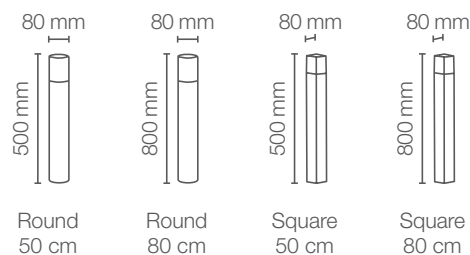

APLICACIONES / APPLICATIONS

Entornos residenciales
Residential environments

Jardines
Gardens

Entradas principales
Main entries

Áreas recreativas
Recreative areas

Áreas públicas
Public areas

Compatible con nuestra línea de lámparas
LED SUPERSTAR PAR16.

Código Sku	Versión	Material	Potencia Max. Max. Power (W)	Base	Dimensiones Dimensions (mm)	Peso Weight (g)	Color de Producto Product Color	Unidades por Caja Units per box
86554	Round 50cm	Aluminio	11	GU10	○ Ø 80 x 500	800	Negro	4
86555	Square 50cm	Aluminio	11	GU10	□ 80 x 80 x 500	919	Negro	4
86556	Round 80cm	Aluminio	11	GU10	○ Ø 80 x 800	1213	Negro	4
86557	Square 80cm	Aluminio	11	GU10	□ 80 x 80 x 800	1423	Negro	4