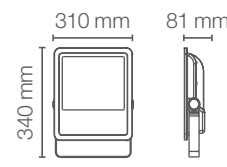

LED projector for outdoor lighting. Easy and fast installing. No need of additional lamps. Available in Cool Light (5000 K) version.

100W • 150W

200W

SAVES UP TO SAVINGS

YEAR WARRANTY

SWIVEL STAND 180°

100W • 150W